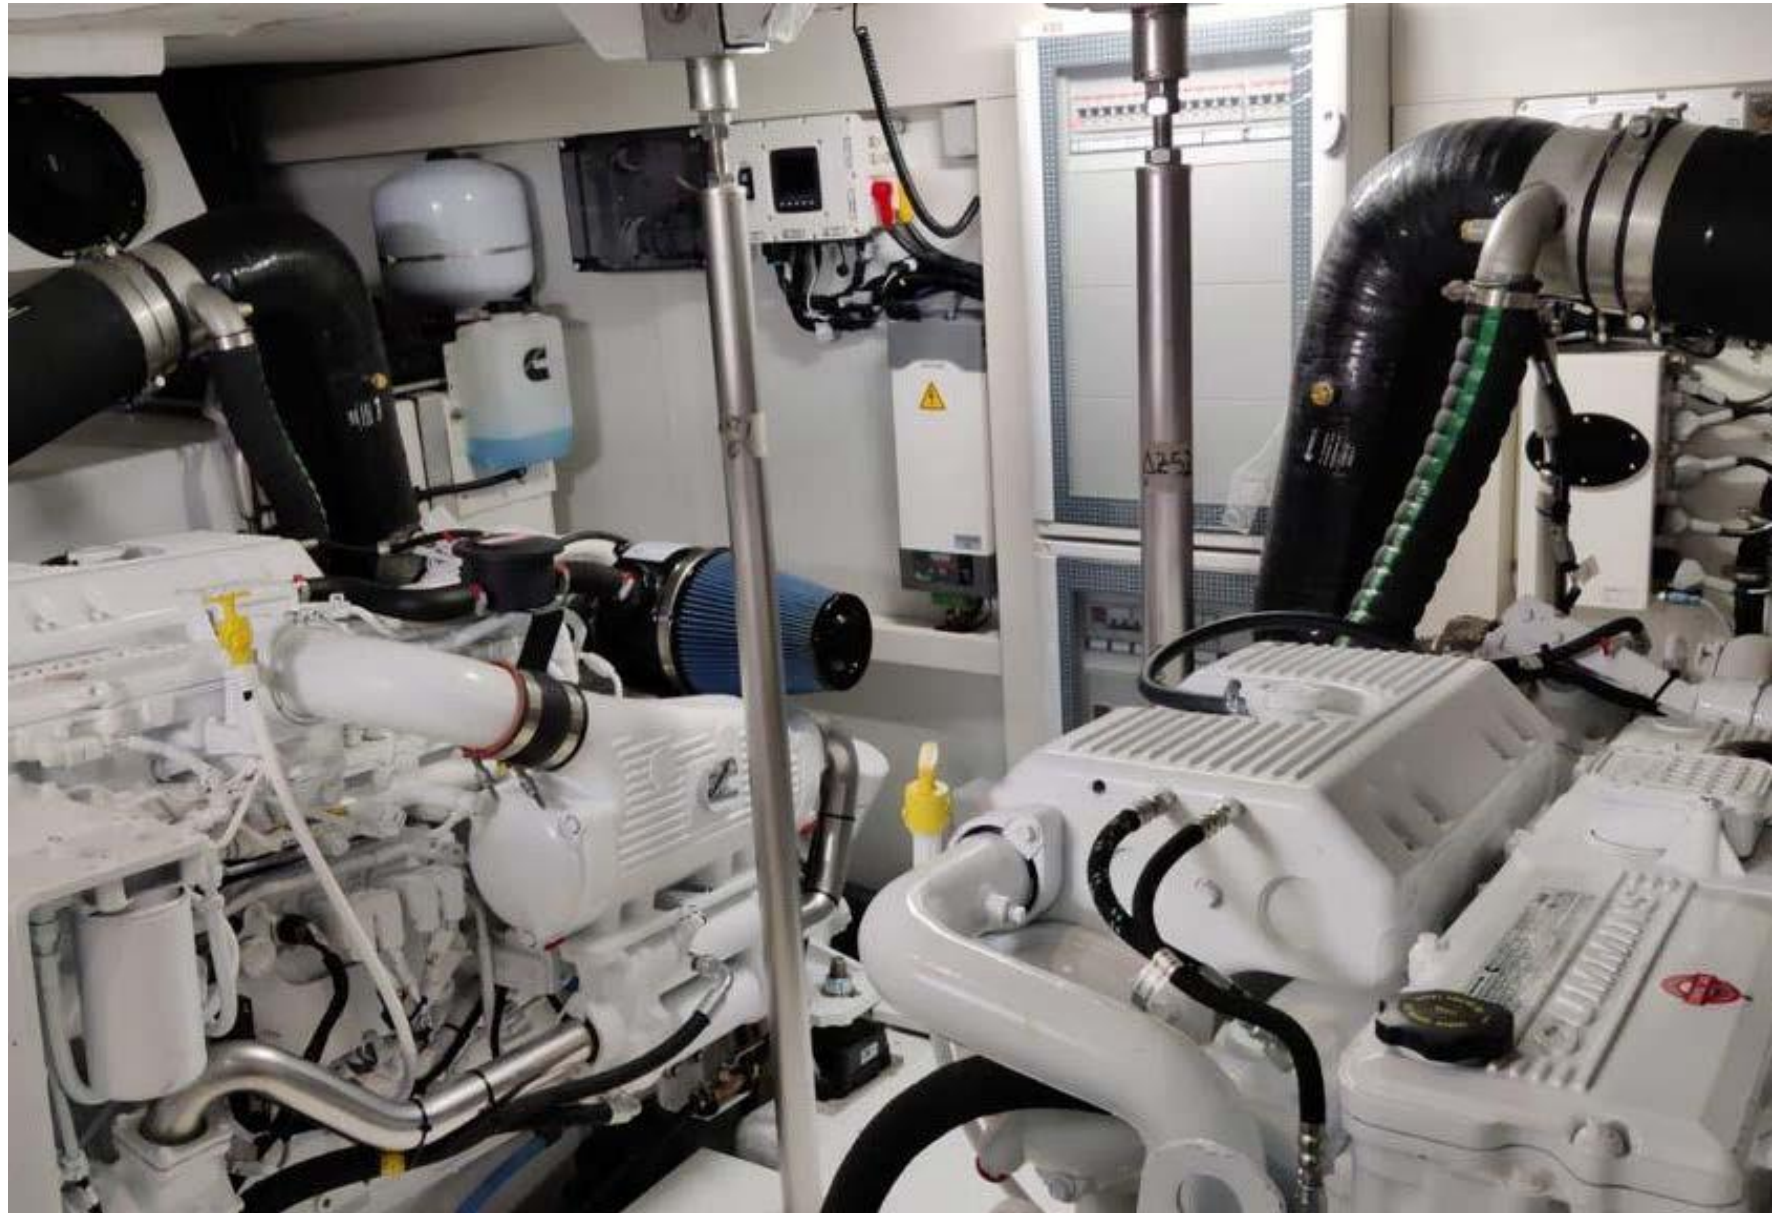

Engine Room